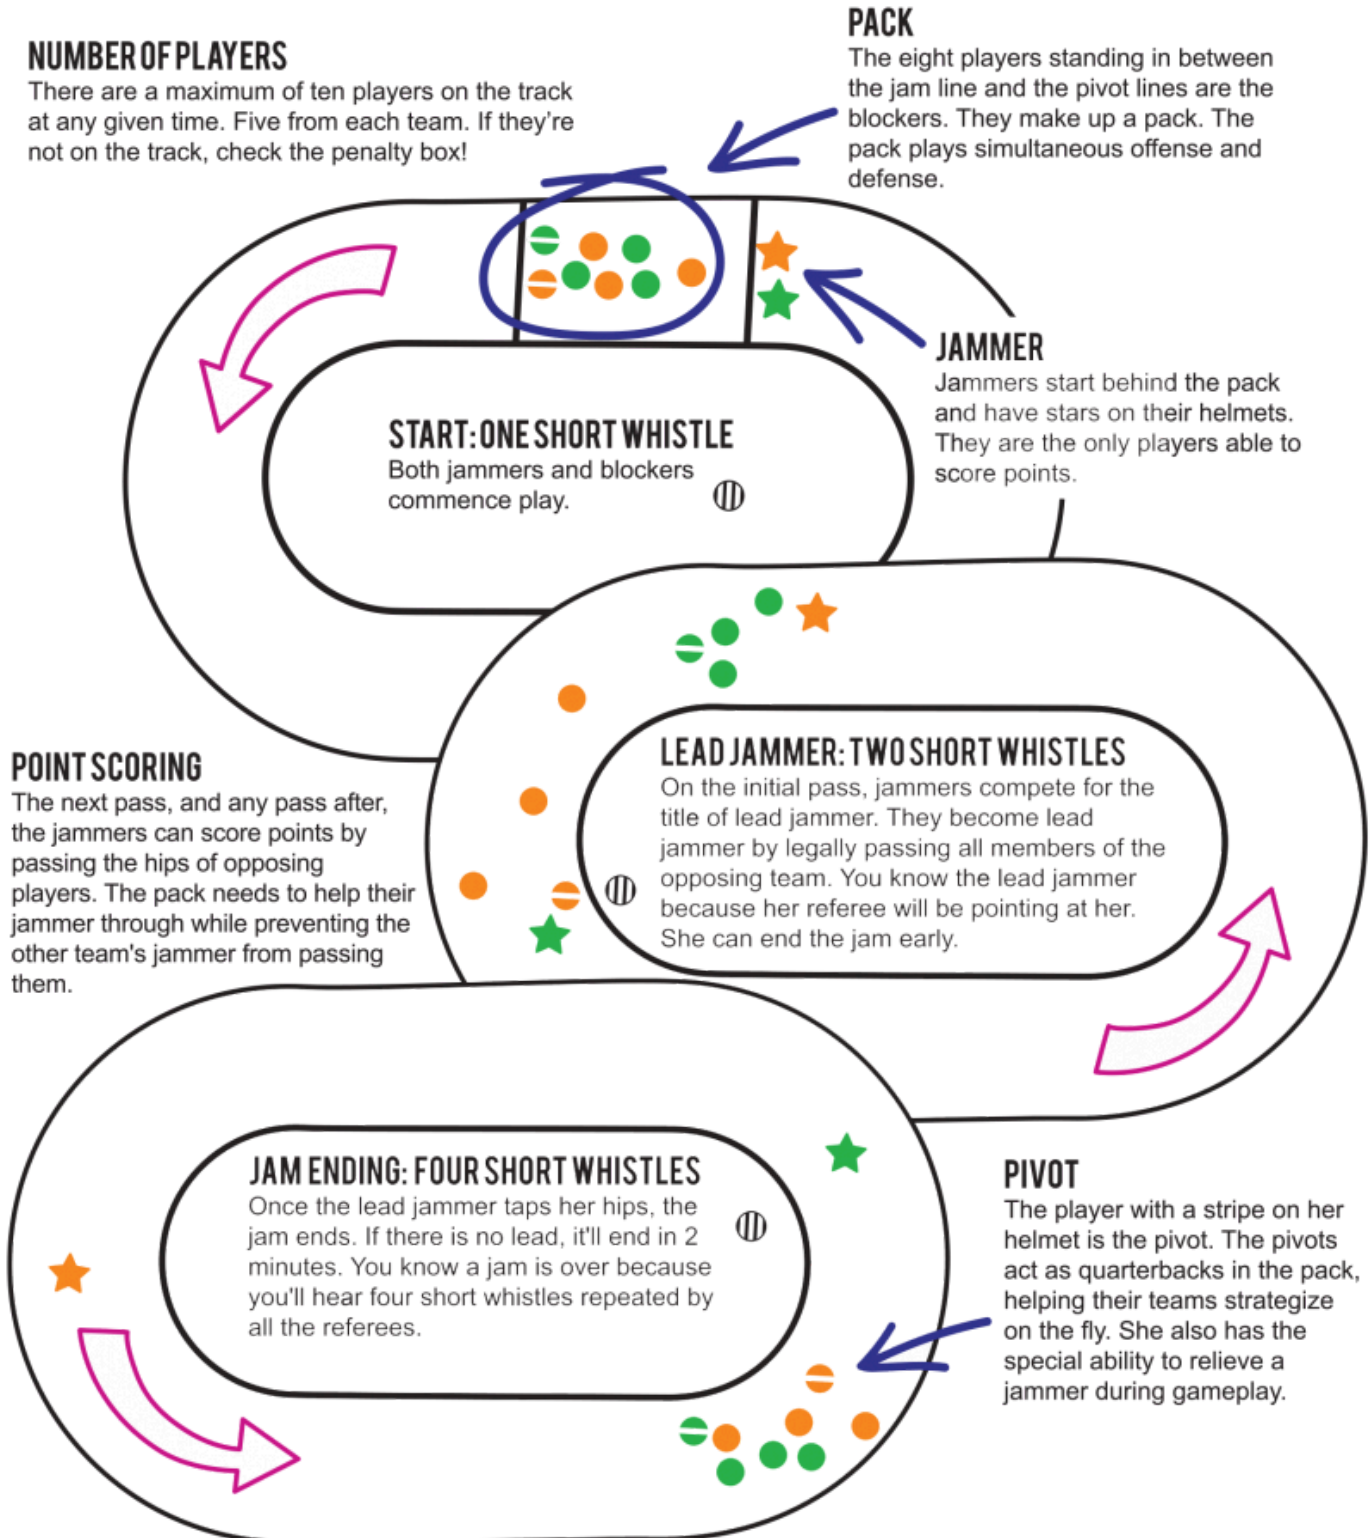

WAIT... WHAT'S HAPPENING?

GAMEFORMAT

Roller derby is played in two halves. Each half is split into two minute segments called jams.

NUMBER OF PLAYERS

There are a maximum of ten players on the track at any given time. Five from each team. If they're not on the track, check the penalty box!

PACK

The eight players standing in between the jam line and the pivot lines are the blockers. They make up a pack. The pack plays simultaneous offense and defense.

JAMMER

Jammers start behind the pack and have stars on their helmets. They are the only players able to score points.

LEAD JAMMER: TWO SHORT WHISTLES

On the initial pass, jammers compete for the title of lead jammer. They become lead jammer by legally passing all members of the opposing team. You know the lead jammer because her referee will be pointing at her. She can end the jam early.

JAM ENDING: FOUR SHORT WHISTLES

Once the lead jammer taps her hips, the jam ends. If there is no lead, it'll end in 2 minutes. You know a jam is over because you'll hear four short whistles repeated by all the referees.

PIVOT

The player with a stripe on her helmet is the pivot. The pivots act as quarterbacks in the pack, helping their teams strategize on the fly. She also has the special ability to relieve a jammer during gameplay.

PENALTIES

Any player who commits a penalty earns a trip to the penalty box for 30 seconds.